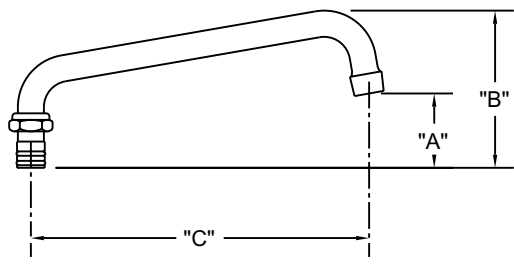

JOB NAME: _____ QUANTITY: _____ ITEM NO.: _____

PRODUCT NAME:
SWING SPOUT

- MODEL:
- 26468 6" SWING SPOUT
 - 26476 8" SWING SPOUT
 - 26484 10" SWING SPOUT
 - 26492 12" SWING SPOUT
 - 26506 18" SWING SPOUT

SYSTEM LIMITS
 TEMP: 40 F MIN TO 140 F MAX
 PRESSURE 200 PSI MAX STATIC
 2.20 GPM AT 80 PSI

SHIPPING WEIGHT
 * 1.0 LBS

MODEL	DIM "A"	DIM "B"	DIM "C"
26468	1-3/8" [35mm]	3-3/4" [95mm]	6" [152mm]
26476	1-3/4" [45mm]	4-3/8" [111mm]	8" [203mm]
26484	2-3/8" [60mm]	4-7/8" [124mm]	10" [254mm]
26492	2-7/8" [73mm]	5-1/2" [133mm]	12" [305mm]
26506	4-5/8" [118mm]	7-1/4" [184mm]	18" [457mm]